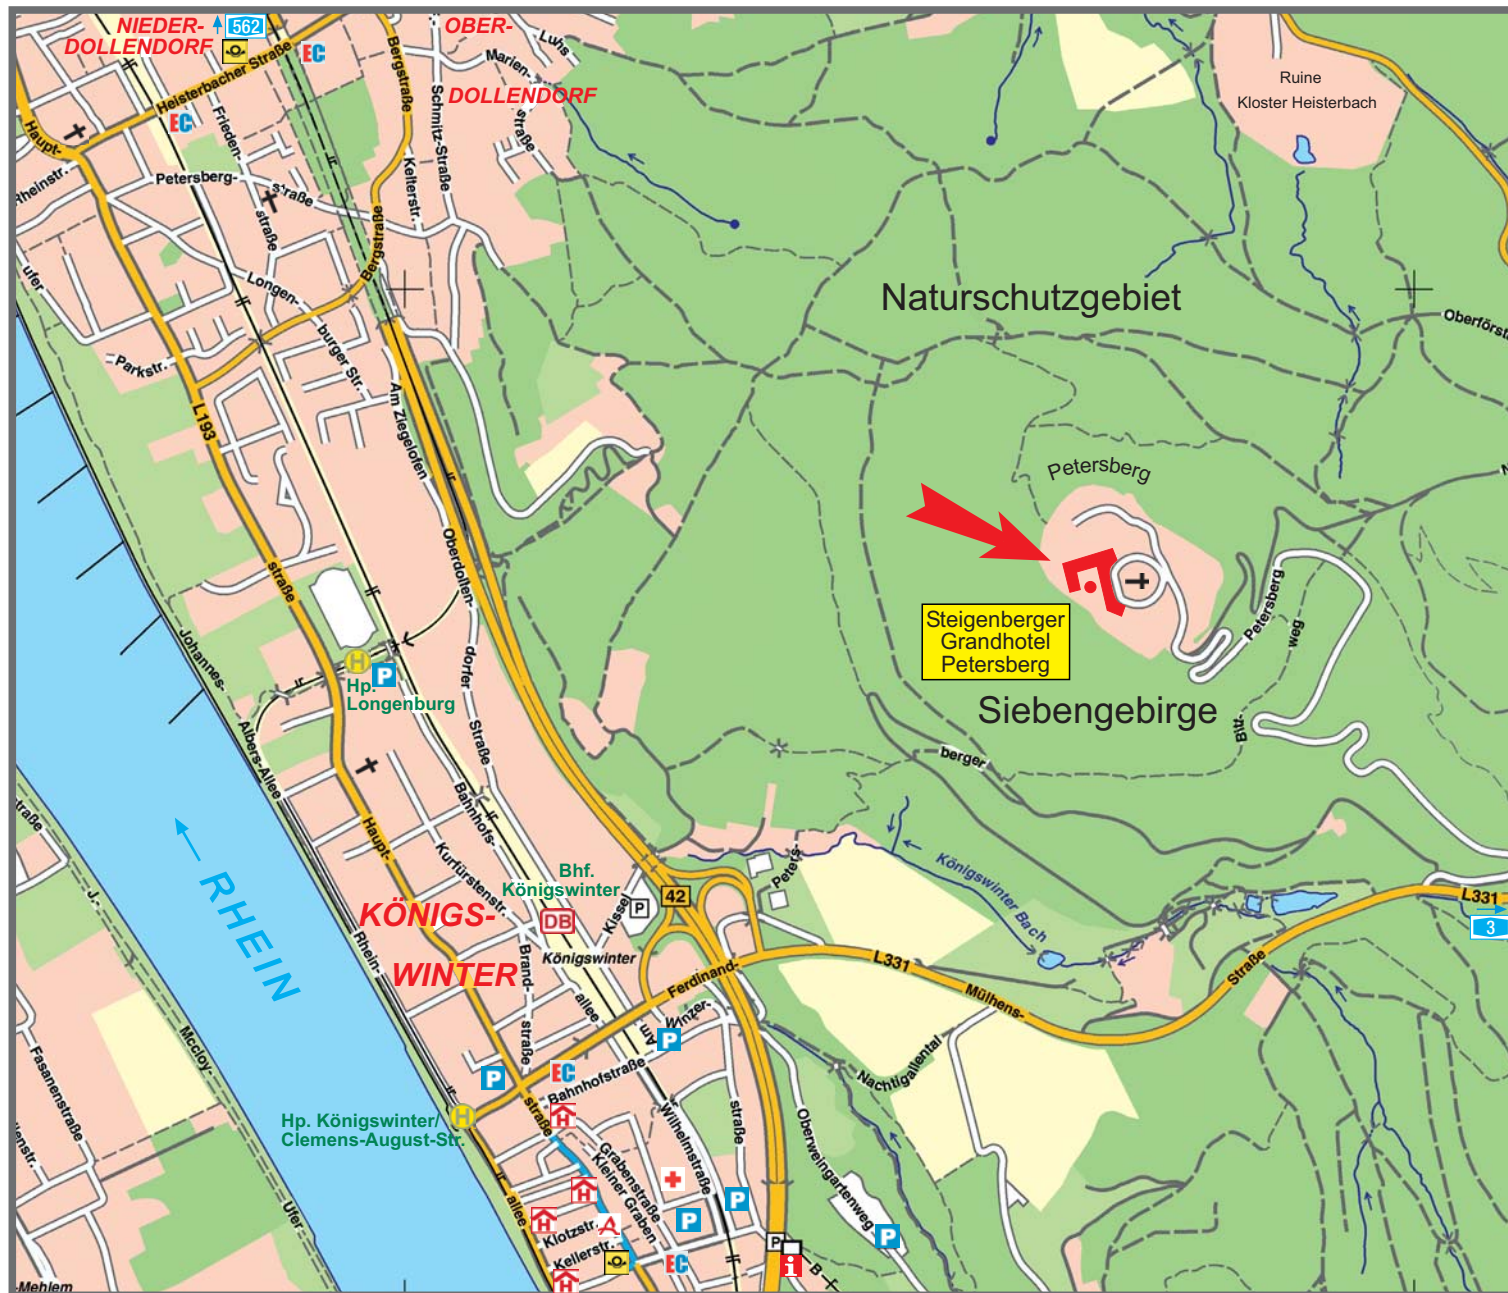

city map

Königswinter/Petersberg

- legend
- 52 motorway
 - 1 federal road
 - main street
 - side street
 - pedestrian precinct
 - footpath
 - railway
 - 3 signs to the motorway
 - long-distance trains
 - urban railway station
 - stop
 - car park
 - multi-storey car park
 - tourist information
 - hotel
 - bank
 - post office
 - hospital
 - pharmacy
 - church
 - sights
 - buildings of special interest

© Landesvermessungsamt
Nordrhein-Westfalen 2007

Auf der Basis von Daten des
Amtlichen deutschen Vermessungswesens

Based on data of the
Official German Surveying and Mapping