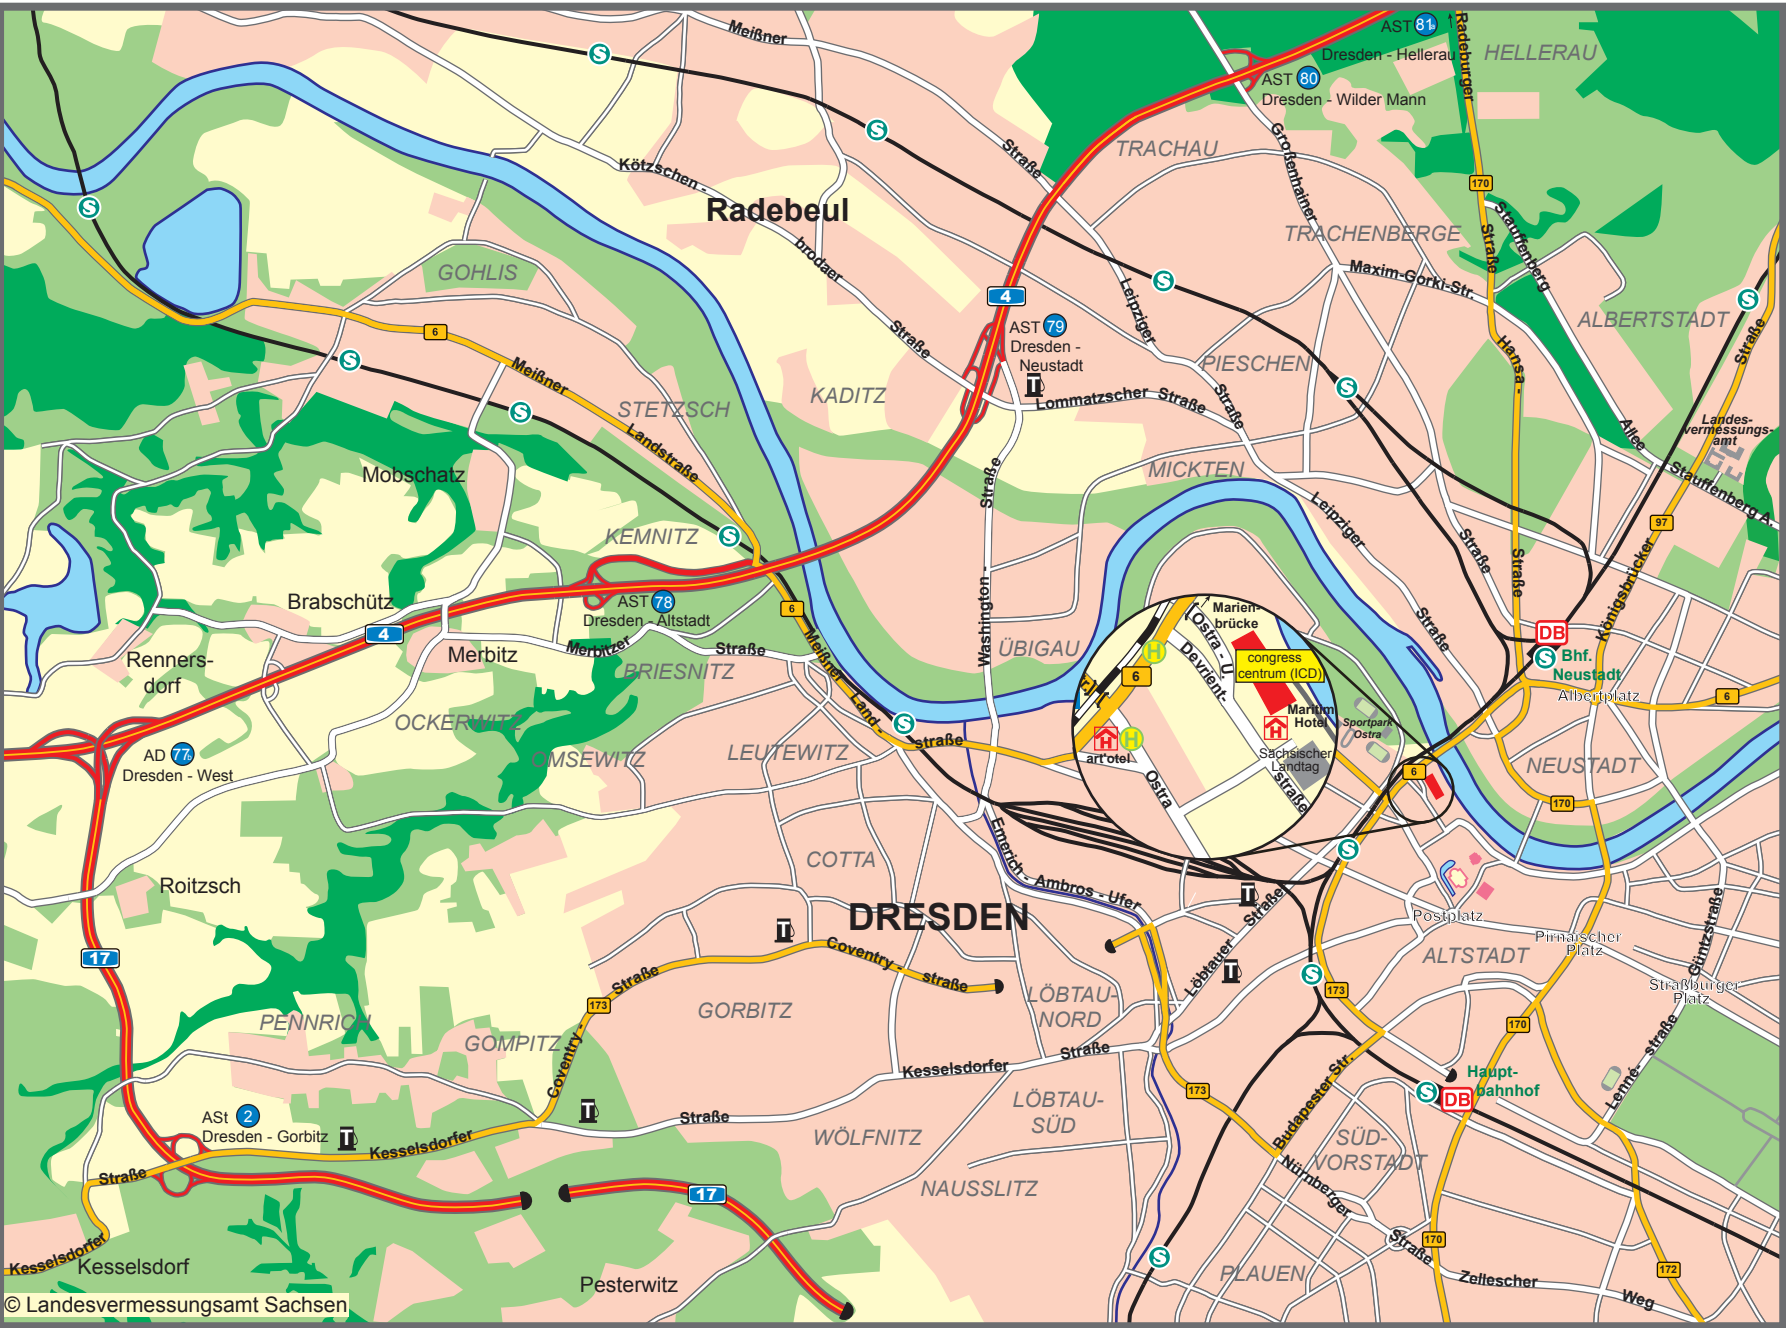

Surrounding area map

Dresden

-  motorway
-  federal road
-  main street
-  side street
-  railway
- DRESDEN** provincial capital city
- Radebeul** city
- TRACHAU district
- Merbitz commune / village
-  petrol station
-  road tunnel entry/exit