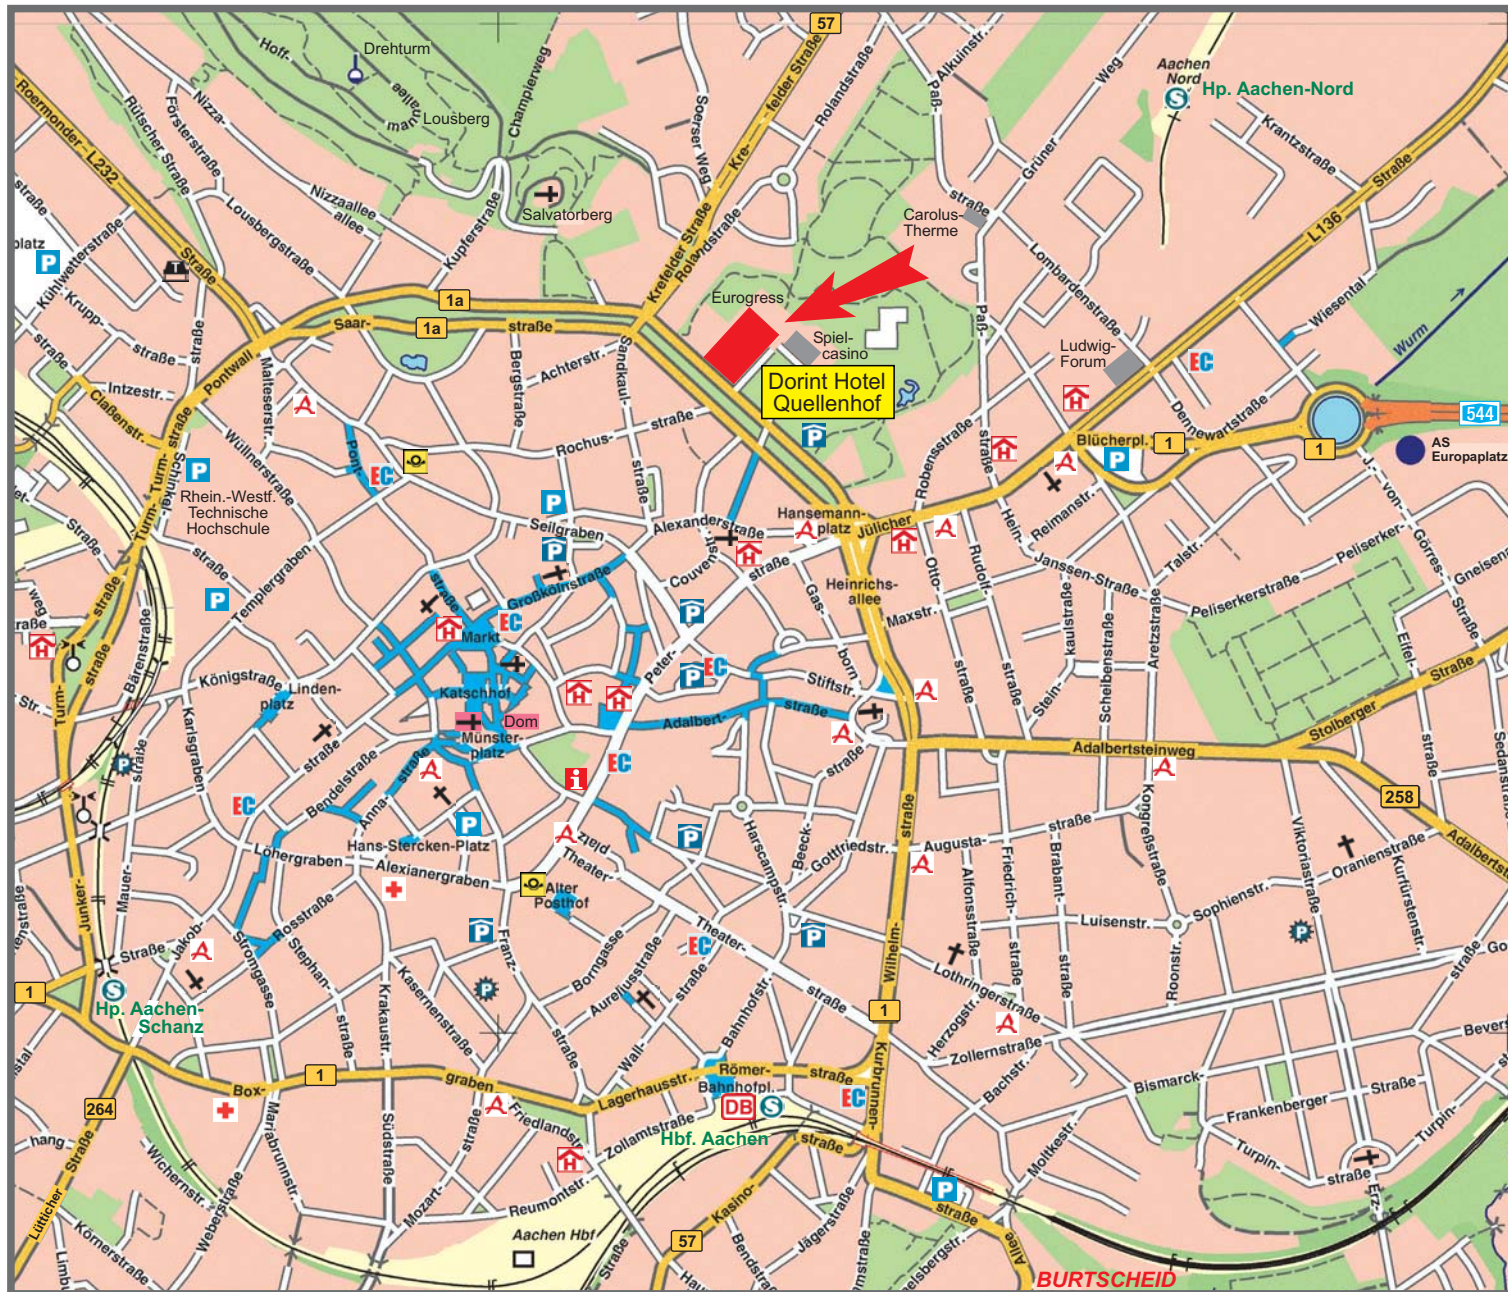

# city map

# city centre of Aachen

- legend
- motorway
  - federal road
  - main street
  - side street
  - pedestrian precinct
  - footpath
  - railway
  - signs to the motorway
  - long-distance trains
  - urban railway station
  - stop
  - car park
  - multi-storey car park
  - petrol station
  - tourist information
  - hotel
  - bank
  - post office
  - hospital
  - pharmacy
  - church
  - police
  - sights
  - buildings of special interest

© Landesvermessungsamt  
Nordrhein-Westfalen 2007

Auf der Basis von Daten des  
Amtlichen deutschen Vermessungswesens

Based on data of the  
Official German Surveying and Mapping